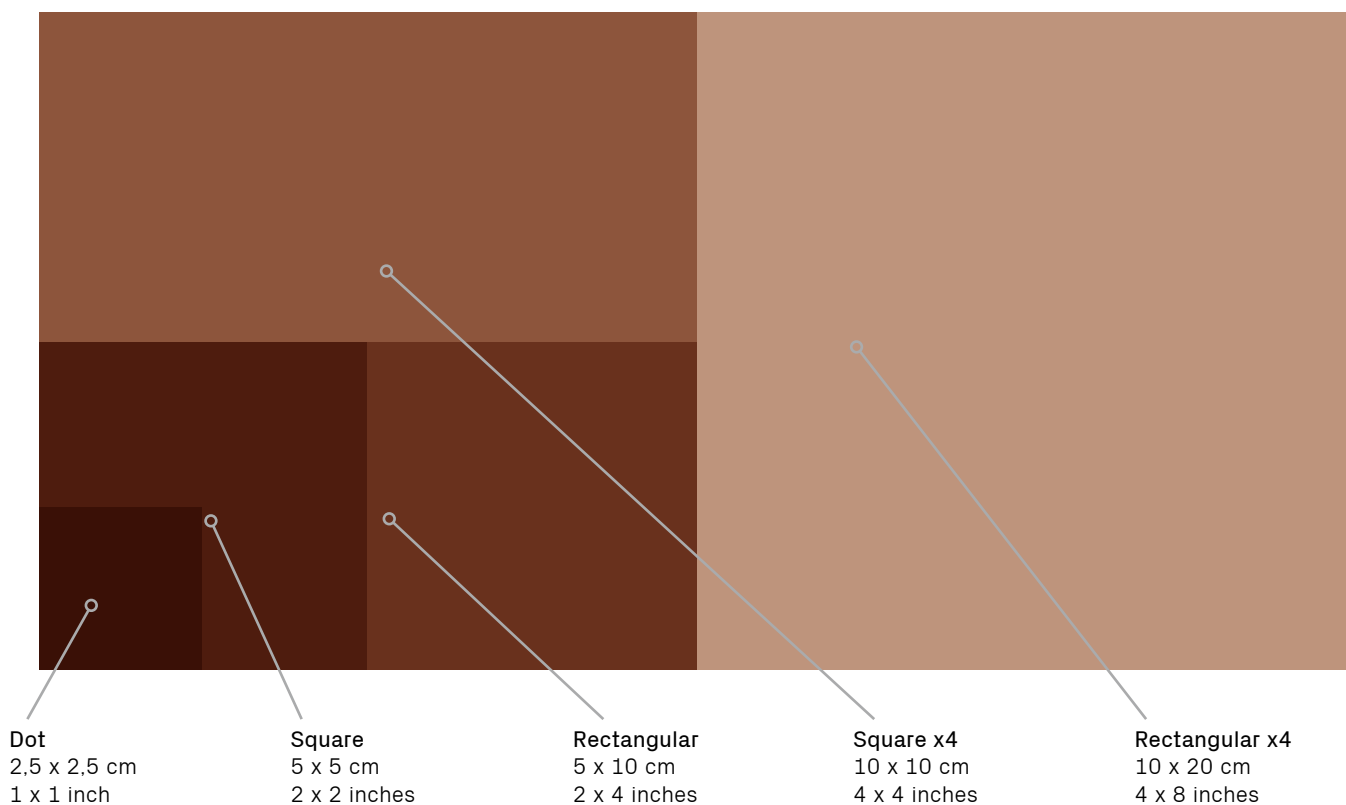

SPRIZZU

SPRIZZU
STREET-RESTAURANT

4776-022
C

The Microtiles System

Dimensions,
Colors,
Finishes.

Microtiles Dimensions

Microtiles Color Palette

White