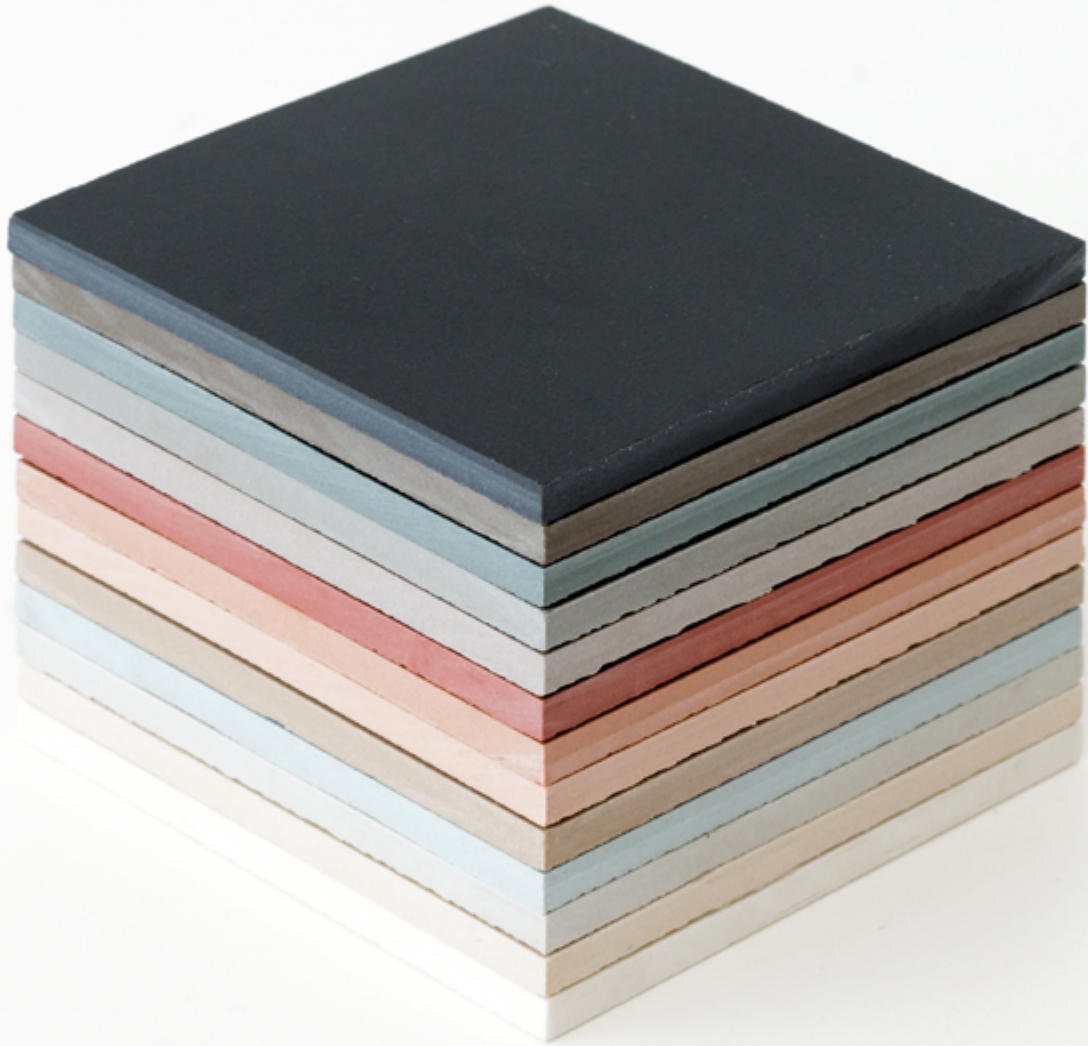

SPRIZZU

SPRIZZU
STREET-RESTAURANT

4776-022
C

The Microtiles System

Dimensions,
Colors,
Finishes.

Microtiles Dimensions

Microtiles Color Palette

White